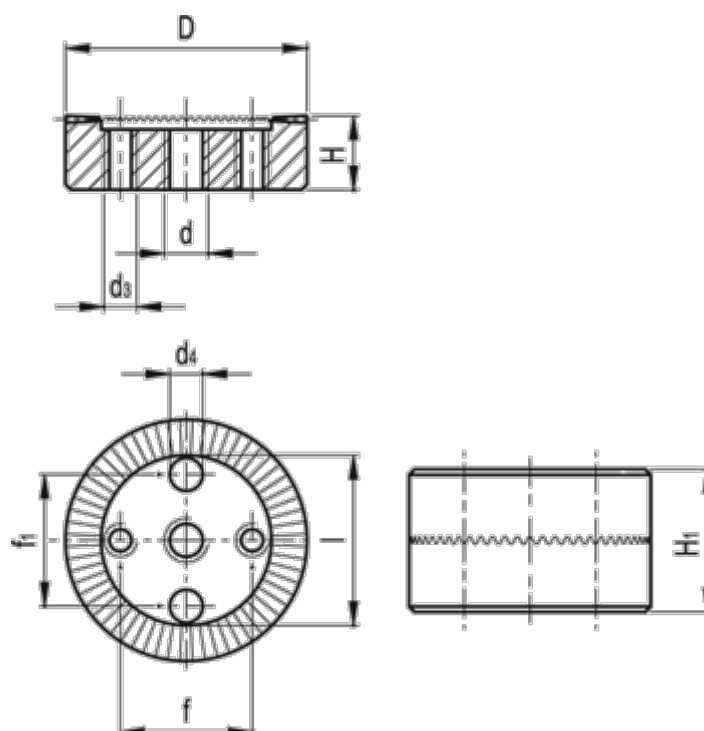

Data Sheet

Article number: 20656531

Description: E+G Serrated locking plate
GN 187.4-22-48-C-ST

Measures

D	= 22	l	= 15.5
d	= M4	Number of teeth	= 48
d1	= 3.2	Weight (g)	= 15
d4 H11	= 3		
f	= 12		
f1	= 12		
H +/-0.9	= 6.5		
H1	= 13		